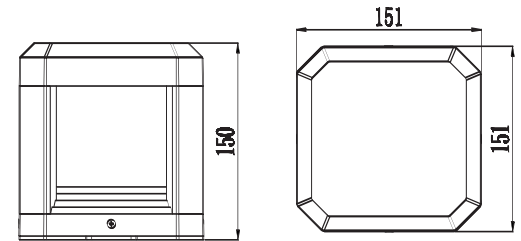

# Instruction

O019FL-L13GR3K

MAX 13W  
330 Lumen

Model: O019FL-L13GR3K  
Collection: Outdoor  
Series: Royal Mile