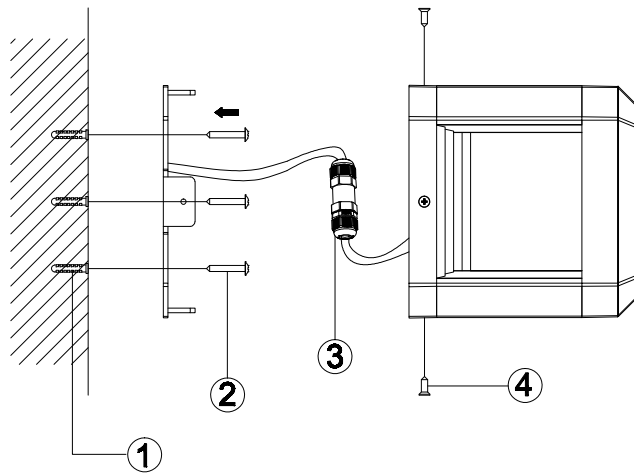

# Instruction

O019FL-L13GR3K

MAX 13W  
330 Lumen

Model: O019FL-L13GR3K  
Collection: Outdoor  
Series: Royal Mile