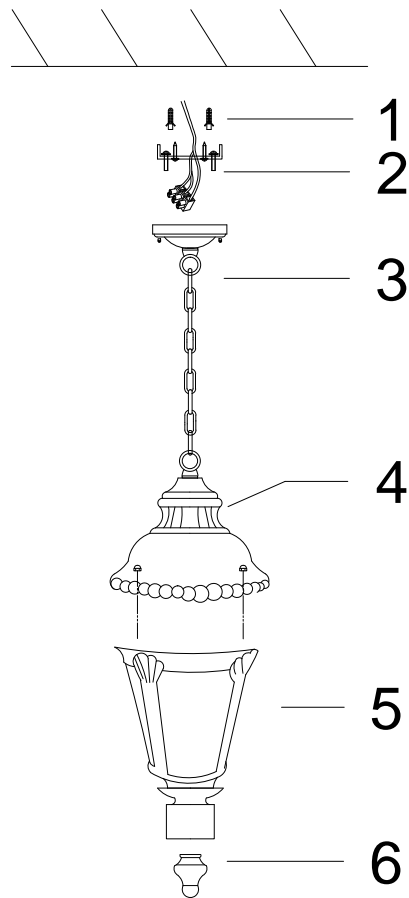

# Instruction

O029PL-01BZ

1 x E27 (60W)

Model: O029PL-01BZ  
Collection: Outdoor  
Series: New Series 028

Pendant Lamps