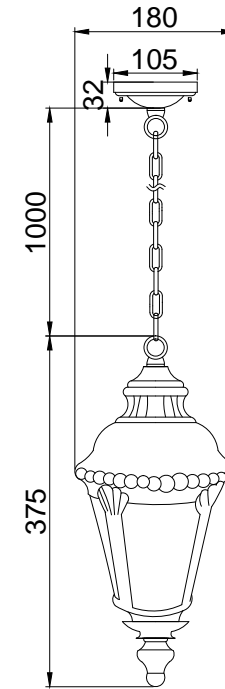

# Instruction

O029PL-01BZ

1 x E27 (60W)

Model: O029PL-01BZ  
Collection: Outdoor  
Series: New Series 028

Pendant Lamps