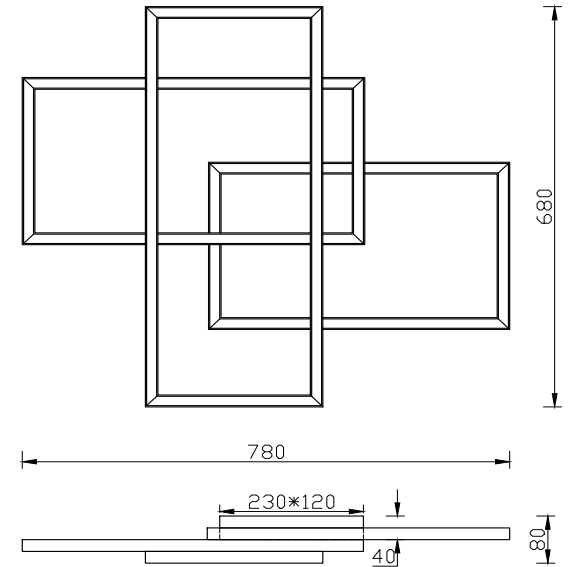

# Instruction

MOD015CL-L80B

MAX 80W  
5000 Lumen

Model: MOD015CL-L80B  
Collection: Technical  
Series: Line

Ceiling Lamps