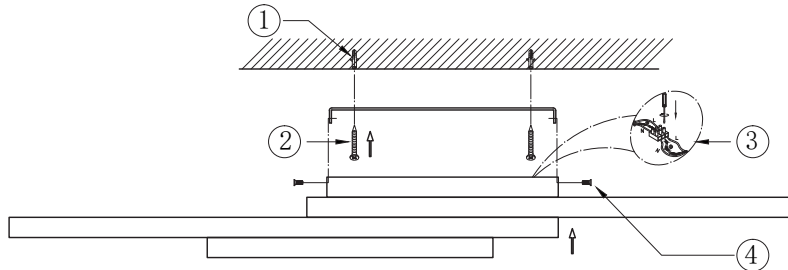

# Instruction

MOD015CL-L80B

MAX 80W  
5000 Lumen

Model: MOD015CL-L80B  
Collection: Technical  
Series: Line

Ceiling Lamps