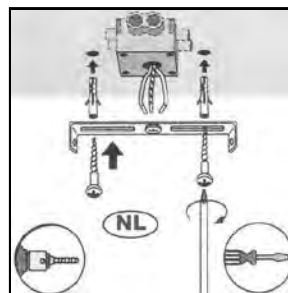

Item number: 34432/01/01; 34432/01/17; 34432/01/30

Technical details

Materials used:	Metal ceiling cap + glass shade
Color:	Brass, copper, black
Dimmable and how is fixture dimmable	
Size:	Height: 155cm
	Length: 22cm
	Width: 22cm
	Net weight: 1.35kg
Power requirements:	220V-240V~50Hz
Bulb type and maximum wattage:	E27 Max.60W
Number of bulbs:	1XE27
IP degree:	IP20