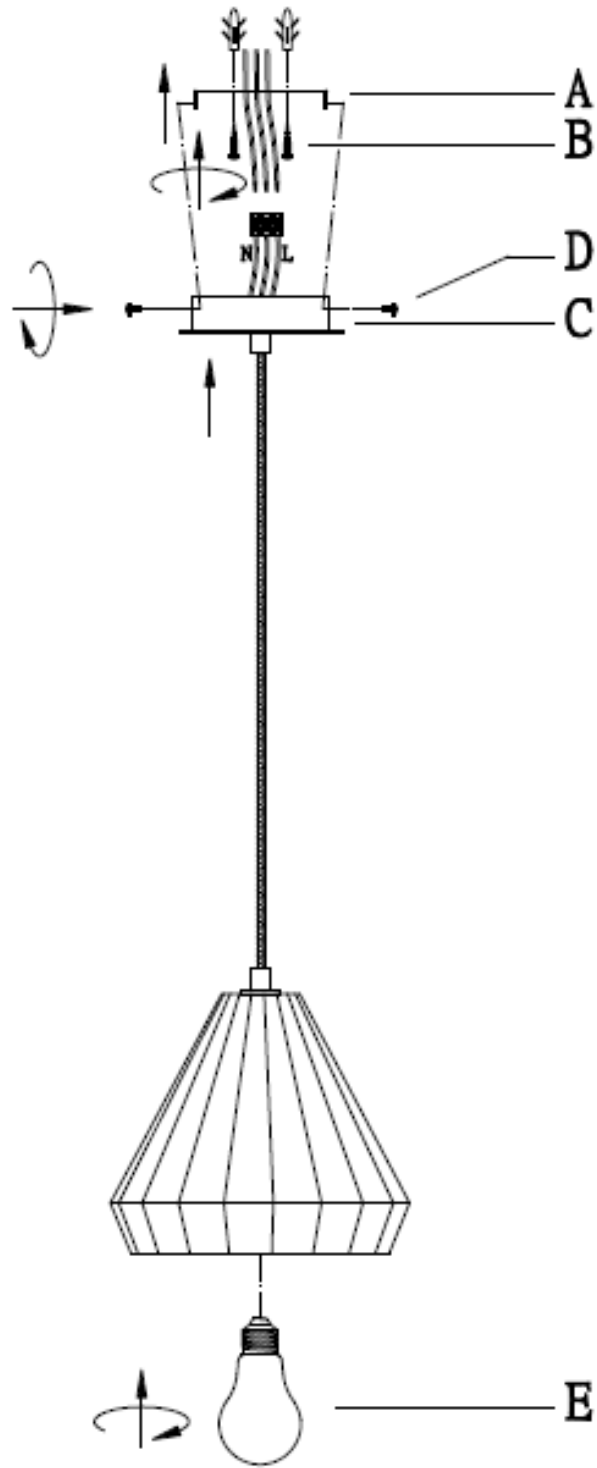

Item number: 34432/01/01; 34432/01/17; 34432/01/30

Technical details

Materials used:	Metal ceiling cap + glass shade
Color:	Brass, copper, black
Dimmable and how is fixture dimmable	
Size:	Height: 155cm
	Length: 22cm
	Width: 22cm
	Net weight: 1.35kg
Power requirements:	220V-240V~50Hz
Bulb type and maximum wattage:	E27 Max.60W
Number of bulbs:	1XE27
IP degree:	IP20