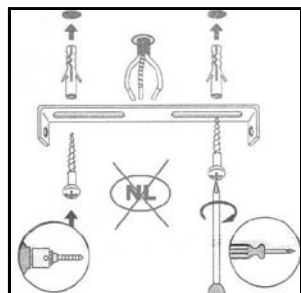

Item number: 34432/01/01; 34432/01/17; 34432/01/30

Technical details

Materials used:	Metal ceiling cap + glass shade
Color:	Brass, copper, black
Dimmable and how is fixture dimmable	
Size:	Height: 155cm
	Length: 22cm
	Width: 22cm
	Net weight: 1.35kg
Power requirements:	220V-240V~50Hz
Bulb type and maximum wattage:	E27 Max.60W
Number of bulbs:	1XE27
IP degree:	IP20