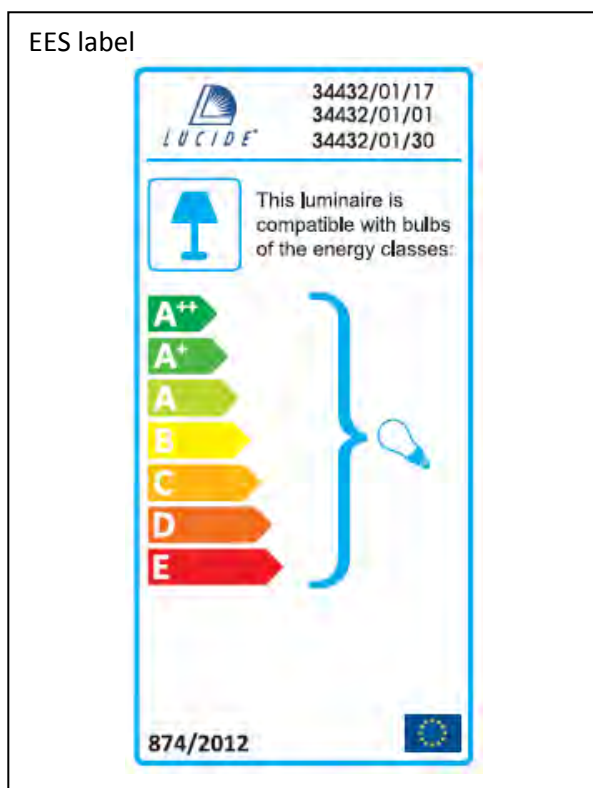

Exclusions pour la garantie : 1. Les pièces de verre cassées sur l'appareil ne seront remplacées que 14 jours à compter de l'achat par l'utilisateur final. 2. L'usure normale, la décoloration résultant d'une utilisation normale. 3. Les dégâts causés par des facteurs externes comme le feu, l'eau, une utilisation / installation ou maintenance incorrecte du produit.

Pour les réclamations de de garantie, le client doit remettre les appareils / pièces défectueuses et le ticket d'achat original.

Garantiebestimmungen:

Lucide NV garantiert für einen Zeitraum von 2 Jahren ab Kaufdatum und Kauf durch den Endkunden, dass das gelieferte Produkt frei von Material- und Herstellungsfehlern ist, sofern das Produkt gemäß der Bedienungsanleitung installiert und gewartet wird.

Von der Garantie ausgenommen: 1. Gebrochene Glasteile der Fassung werden nur innerhalb von 14 Tagen ab Kauf durch den Endkunden ersetzt. 2. Normaler Verschleiß, Verfärbungen aufgrund des normalen Gebrauchs. 3. Beschädigungen aufgrund externer Ursachen wie Feuer, Wasser, unsachgemäße Nutzung/ Installation oder Wartung des Produkts.

Kunden müssen das defekte Produkt/Teil und den Originalkaufbeleg einsenden, um Garantieansprüche geltend zu machen.

Other languages of the manual and further explanations can be found on our website.