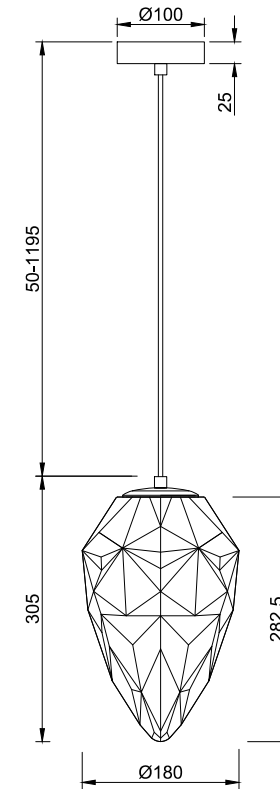

Instruction

P052PL-01GR

1 x E27 (60W)
Recommended to use with LED bulbs

Model: P052PL-01GR
Collection: Pendant
Series: New family 052

Pendant Lamps