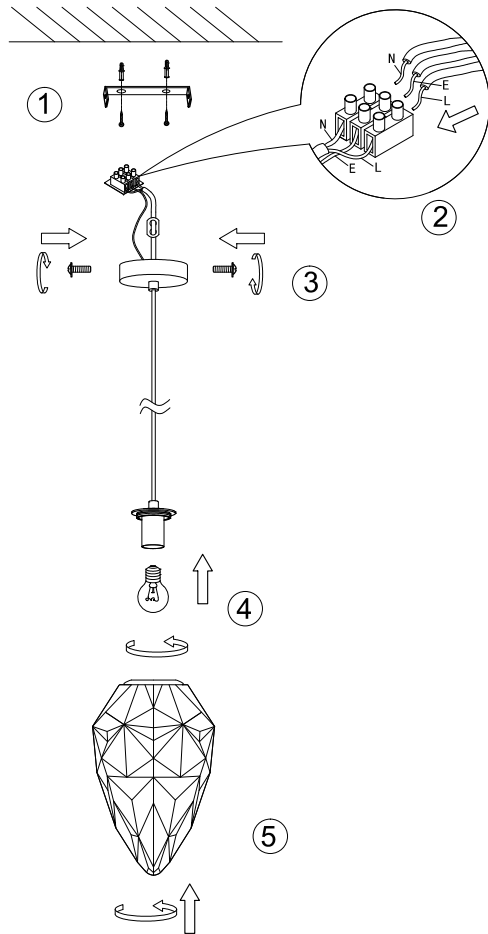

Instruction

P052PL-01GR

1 x E27 (60W)
Recommended to use with LED bulbs

Model: P052PL-01GR
Collection: Pendant
Series: New family 052

Pendant Lamps