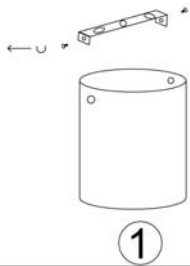

Installation drawing