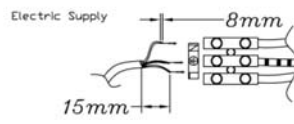

Installation drawing