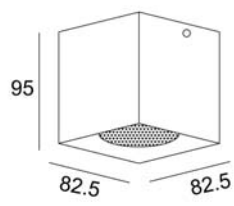

Installation drawing

09100/01

09101/01

09101/02