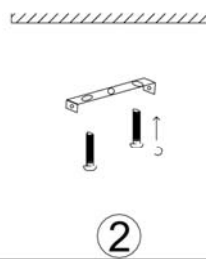

Line drawing of the item

Item number:09101/01/XX

# Installation drawing

09100/01

09101/01

09101/02

## Technical details

materials used:	aluminium	
color:	Aluminium,WHITE,black	
dimmable and how is the fixture dimmable:		
size:	Height:	95mm
	Length:	82.5mm
	Width:	82.5mm
	Net Weight:	350g
power requirements:	220-240V~50Hz	
bulb type and maximum Wattage:	GU10 W/O BULB	
number of bulbs:		
IP degree:	IP20	