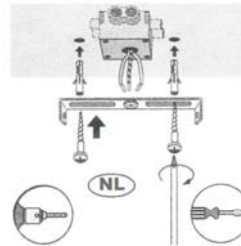

Line drawing of the item

Item number:09101/01/XX

# Installation drawing

09100/01

09101/01

09101/02

## Technical details

materials used:	aluminium	
color:	Aluminium,WHITE,black	
dimmable and how is the fixture dimmable:		
size:	Height:	95mm
	Length:	82.5mm
	Width:	82.5mm
	Net Weight:	350g
power requirements:	220-240V~50Hz	
bulb type and maximum Wattage:	GU10 W/O BULB	
number of bulbs:		
IP degree:	IP20	