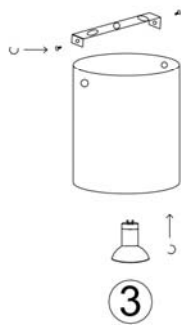

Line drawing of the item

Item number:09101/01/XX

# Installation drawing

09100/01

09101/01

09101/02

## Technical details

materials used:	aluminium	
color:	Aluminium,WHITE,black	
dimmable and how is the fixture dimmable:		
size:	Height:	95mm
	Length:	82.5mm
	Width:	82.5mm
	Net Weight:	350g
power requirements:	220-240V~50Hz	
bulb type and maximum Wattage:	GU10 W/O BULB	
number of bulbs:		
IP degree:	IP20	