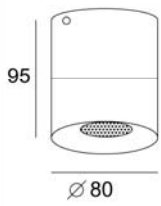

Installation drawing

09100/01

09101/01

09101/02