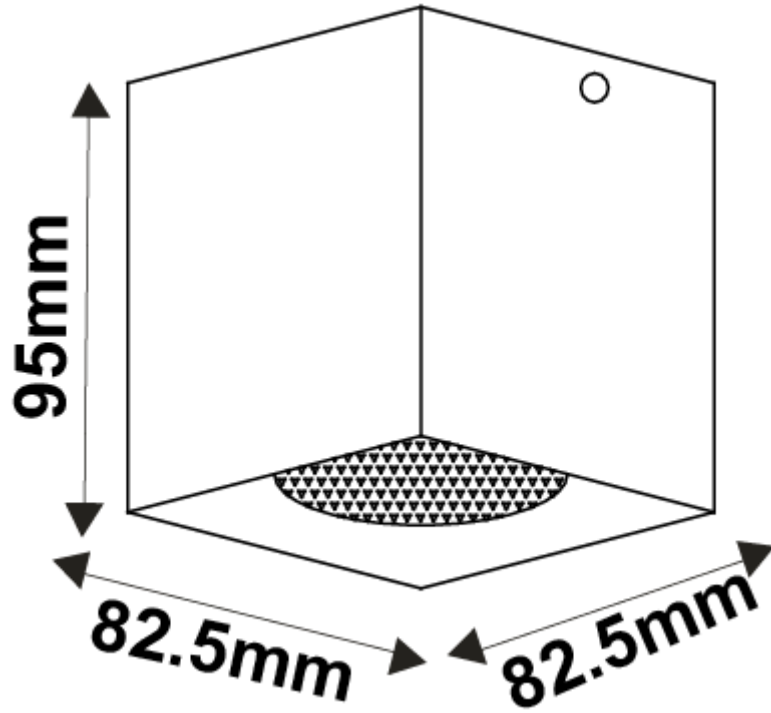

Line drawing of the item

Item number:09101/01/XX

# Installation drawing

09100/01

09101/01

09101/02

## Technical details

materials used:	aluminium	
color:	Aluminium,WHITE,black	
dimmable and how is the fixture dimmable:		
size:	Height:	95mm
	Length:	82.5mm
	Width:	82.5mm
	Net Weight:	350g
power requirements:	220-240V~50Hz	
bulb type and maximum Wattage:	GU10 W/O BULB	
number of bulbs:		
IP degree:	IP20	