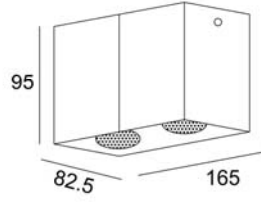

Line drawing of the item

Item number:09101/01/XX

# Installation drawing

09100/01

09101/01

09101/02

## Technical details

materials used:	aluminium	
color:	Aluminium,WHITE,black	
dimmable and how is the fixture dimmable:		
size:	Height:	95mm
	Length:	82.5mm
	Width:	82.5mm
	Net Weight:	350g
power requirements:	220-240V~50Hz	
bulb type and maximum Wattage:	GU10 W/O BULB	
number of bulbs:		
IP degree:	IP20	